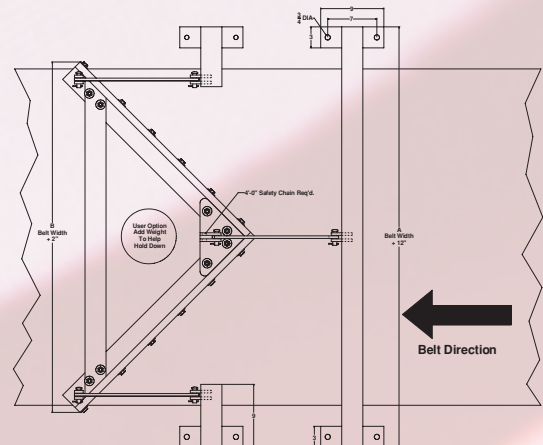

**Protect your belt from puncture and divert material away from your tail pulley**

**No Chatter  
& No Cutting**

**Ev-r-wear™ Blade**

Our urethane blade is the only choice you need.

**V-Plows 18-72" Belt Width**

### **ORDERING INFORMATION**

<b>E3 V-Plow with 4" Blade</b>	
<b>Order No.</b>	<b>Belt Width</b>
E3VP18-4	18"
E3VP24-4	24"
E3VP30-4	30"
E3VP36-4	36"
E3VP42-4	42"
E3VP48-4	48"
E3VP54-4	54"
E3VP60-4	60"
E3VP72-4	72"

<b>E3 V-Plow with 6" Blade</b>	
<b>Order No.</b>	<b>Belt Width</b>
E3VP18-6	18"
E3VP24-6	24"
E3VP30-6	30"
E3VP36-6	36"
E3VP42-6	42"
E3VP48-6	48"
E3VP54-6	54"
E3VP60-6	60"
E3VP72-6	72"

**AMERICAN EAGLE MANUFACTURING LLC**