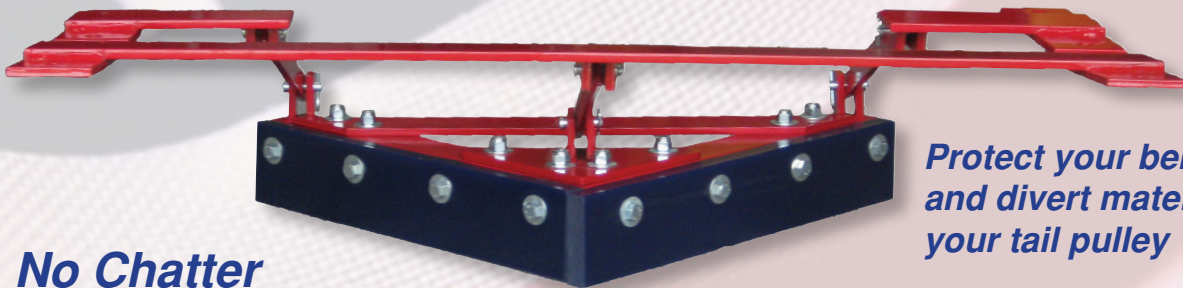

# E3 V-PLOW

GET THE **EAGLE EDGE!**  
MADE IN THE U.S.A.

**4" & 6" Blade Heights Available**

Our V-Plows are the Xtreme and mean business. Heavy duty build with a 3 point mounting system, never worry about keeping our V-Plow centered on your belt again.

**Protect your belt from puncture and divert material away from your tail pulley**

**No Chatter  
& No Cutting**

**Ev-r-wear™ Blade**

Our urethane blade is the only choice you need.

**V-Plows 18-72" Belt Width**

## **BENEFITS & FEATURES**

- ✦ 3 point mounting system
- ✦ Safety chain included
- ✦ Long life Ev-r-Wear™ Urethane blade
- ✦ Heavy gauge steel construction
- ✦ All metal components powder coated